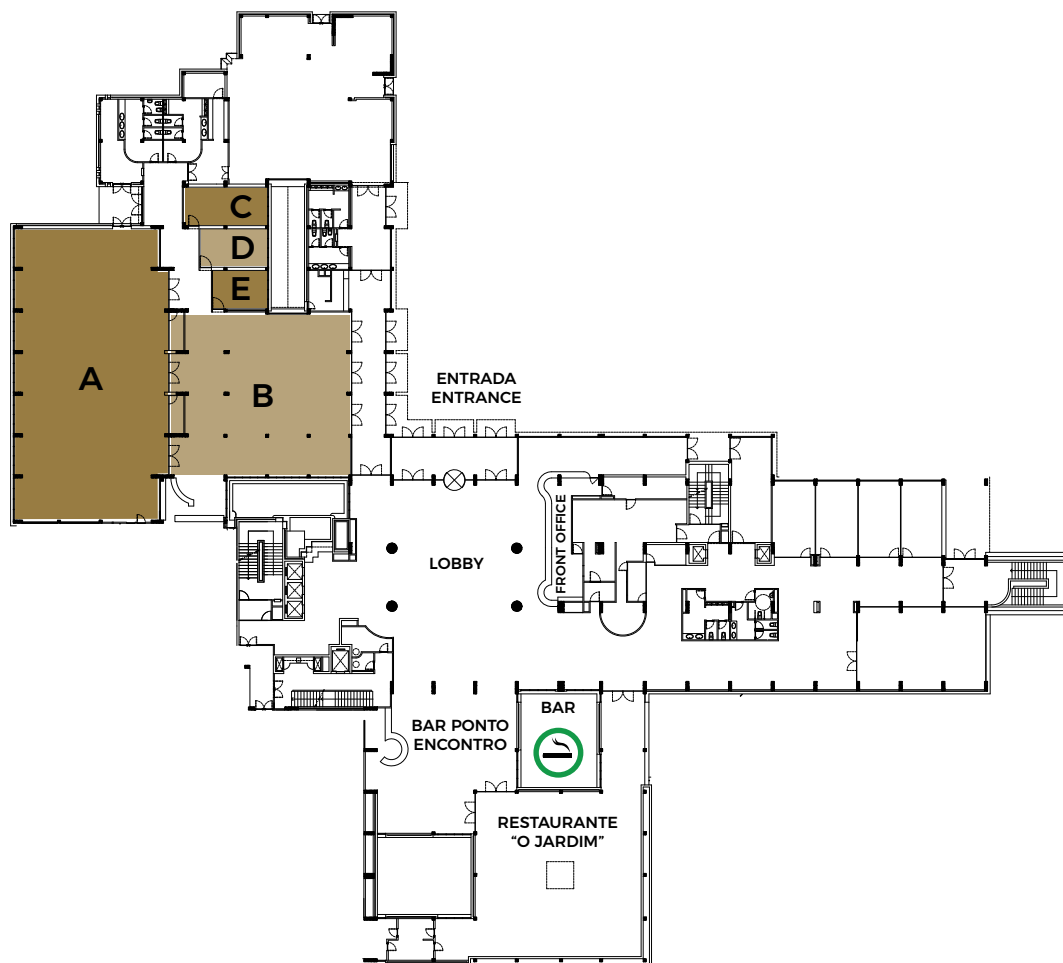

The Management

HOTEL SOLVERDE SPA & WELLNESS CENTER

PISO 0

Sala de Reunião Meeting Room Sala de Reuniones	Altura (m) Height (m)	Largura (m) Width (m)	Comprim. (m) Length (m)	Área (m ²) Área (sq m)	Capacidade Capacity Capacidad			
	Altura (m)	Ancho (m)	Longitud (m)	Área (m ²)	Plateia Theater Teatro	Escola School Aula	Conferência Conference Conferencia	Formato U U Shape Formato U
Centro Congressos								
A - Costa Verde	4,00	14,80	27,50	400,0	400	250	---	80
B - Foyer	2,30	16,00	16,20	259,0	---	---	---	---
C - Copenhaga	2,47	3,70	8,10	30,0	20	---	18	---
D - Amsterdão	2,47	3,70	7,60	28,0	15	---	12	---
E - Mónaco	2,47	3,70	5,35	19,5	---	---	8	---