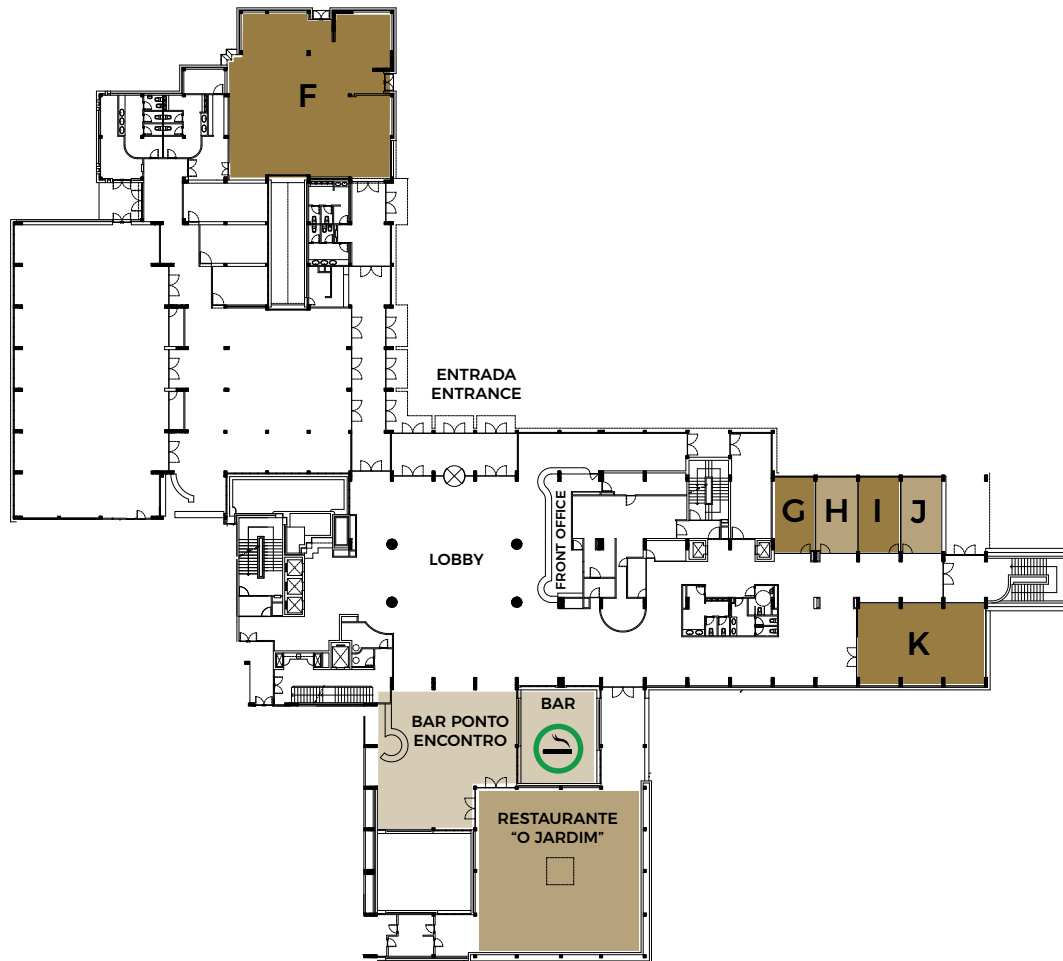

The Management

HOTEL SOLVERDE SPA & WELLNESS CENTER

PISO 0

Sala de Reunião Meeting Room Sala de Reuniones	Altura (m) Height (m)	Largura (m) Width (m)	Comprim. (m) Length (m)	Área (m ²) Área (sq m)	Capacidade Capacity Capacidad			
	Altura (m)	Ancho (m)	Longitud (m)	Área (m ²)	Plateia Theater Teatro	Escola School Aula	Conferência Conference Conferencia	Formato U U Shape Formato U
Centro Congressos								
A - Costa Verde	4,00	14,80	27,50	400,0	400	250	---	80
B - Foyer	2,30	16,00	16,20	259,0	---	---	---	---
C - Copenhaga	2,47	3,70	8,10	30,0	20	---	18	---
D - Amsterdão	2,47	3,70	7,60	28,0	15	---	12	---
E - Mónaco	2,47	3,70	5,35	19,5	---	---	8	---

Sala Foyer

Sala Costa Verde

HOTEL SOLVERDE SPA & WELLNESS CENTER

PISO 0

Sala de Reunião Meeting Room Sala de Reuniones	Altura (m) Height (m)	Largura (m) Width (m)	Comprim. (m) Length (m)	Área (m ²) Área (sq m)	Capacidade Capacity Capacidad			
	Altura (m)	Ancho (m)	Longitud (m)	Área (m ²)	Plateia Theater Teatro	Escola School Aula	Conferência Conference Conferencia	Formato U U Shape Formato U
F - Nova Iorque	2,64	15,40	15,45	238,0	170	80	26	34
G - Roma 1	2,80	3,65	7,60	28,0	20	---	12	---
H - Roma 2	2,80	3,65	7,60	28,0	20	---	12	---
I - Roma 3	2,80	3,65	7,60	28,0	20	---	12	---
J - Roma 4	2,80	3,65	7,60	28,0	20	---	12	---
Roma 1+2	2,80	7,60	7,80	59,0	40	27	18	25
Roma 1+2+3	2,80	7,60	11,90	90,0	80	45	26	30
Roma 1+2+3+4	2,80	7,60	15,80	120,0	100	63	26	36
K - Porto	2,80	7,80	11,90	93,0	80	45	26	30